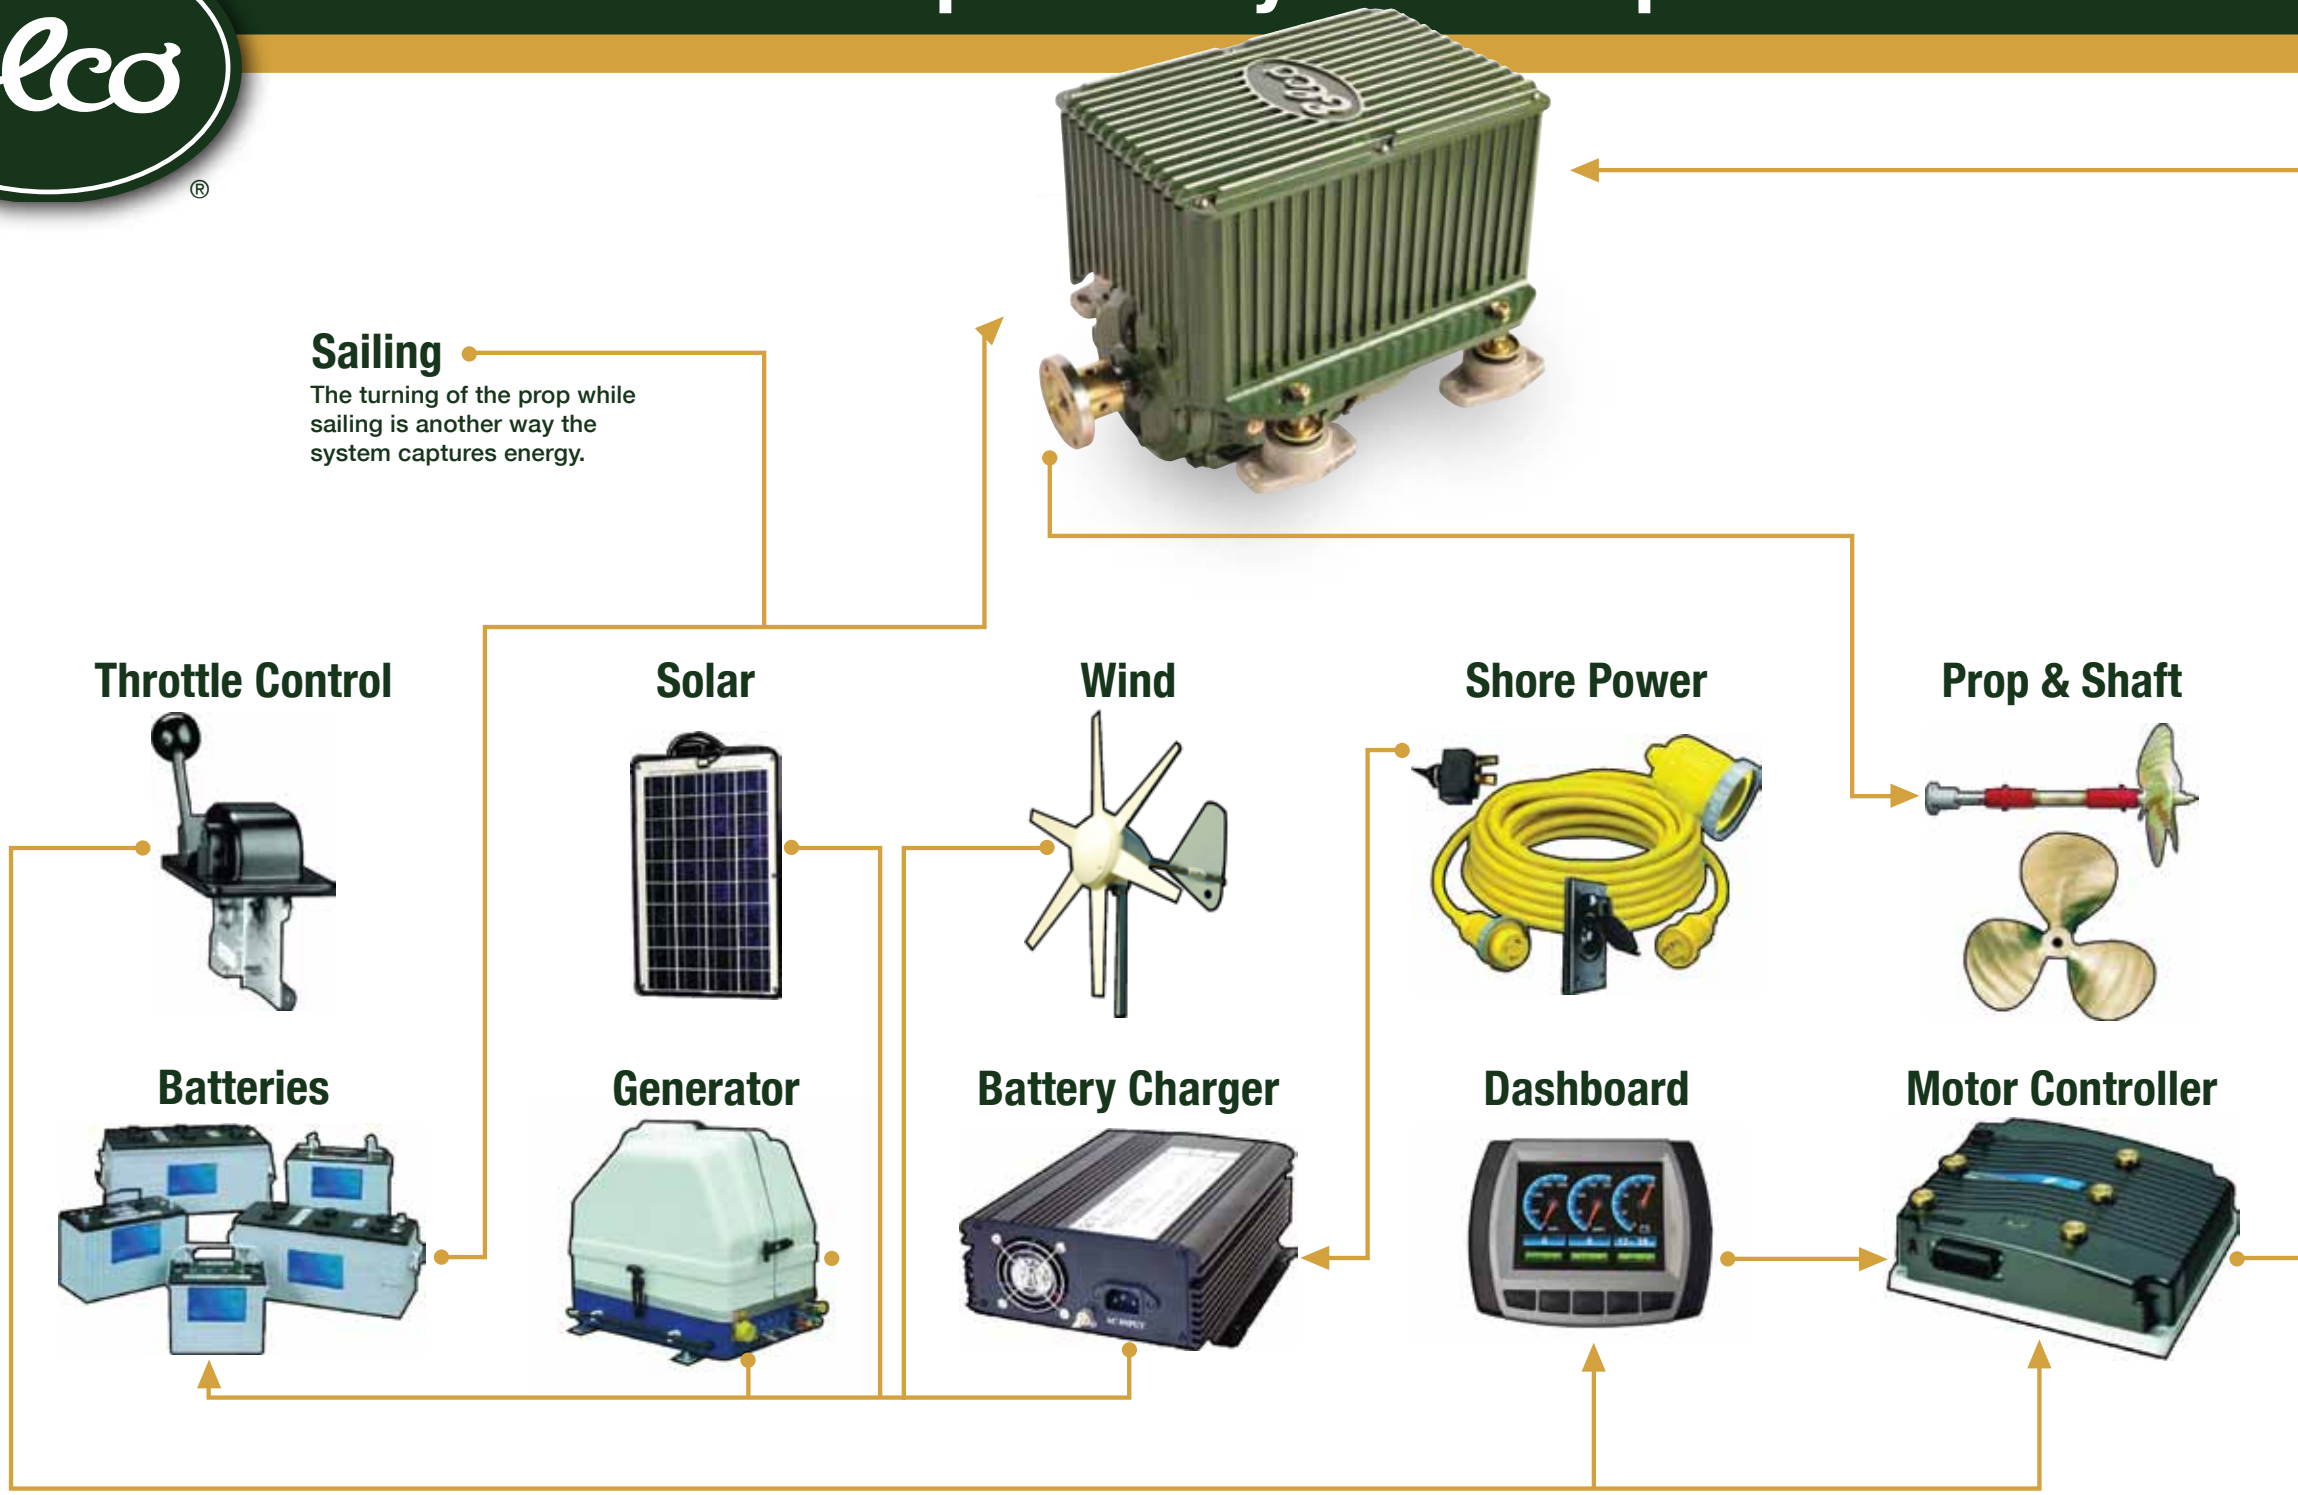

Elco Electric Propulsion System Components

Sailing

The turning of the prop while sailing is another way the system captures energy.

Throttle Control

Batteries

Solar

Generator

Wind

Battery Charger

Shore Power

Dashboard

Prop & Shaft

Motor Controller